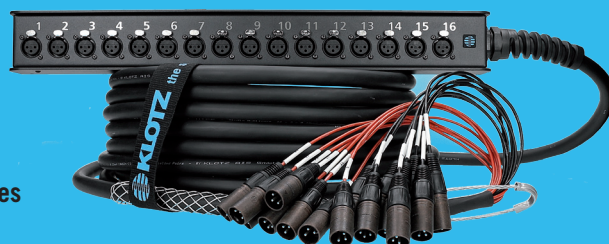

stagebox & multicore

up to 96 channels in 8 or 12 channel grid

MIS - modular interface system

MultiLink stageboxes

MIS DIY systems

multicore cables & fanouts 8 - 48 channels

the signal masters

klotz-ais.com

stagebox & multicore

up to 96 channels in 8 or 12 channel grid

floor & truss stageboxes 8 – 32 channels

StraightLink series

TrueLink series

floor stageboxes 8 – 40 channels with cable

multicore bulk cables

the signal masters