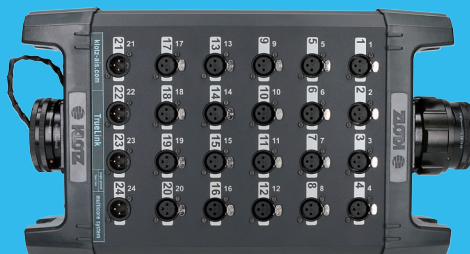

stagebox & multicore

up to 96 channels in 8 or 12 channel grid

MIS - modular interface system

MultiLink stageboxes

MIS DIY systems

multicore cables & fanouts 8 - 48 channels

the signal masters

klotz-ais.com

stagebox & multicore

up to 96 channels in 8 or 12 channel grid

floor & truss stageboxes 8 – 32 channels

StraightLink series

TrueLink series

floor stageboxes 8 – 40 channels with cable

multicore bulk cables

the signal masters